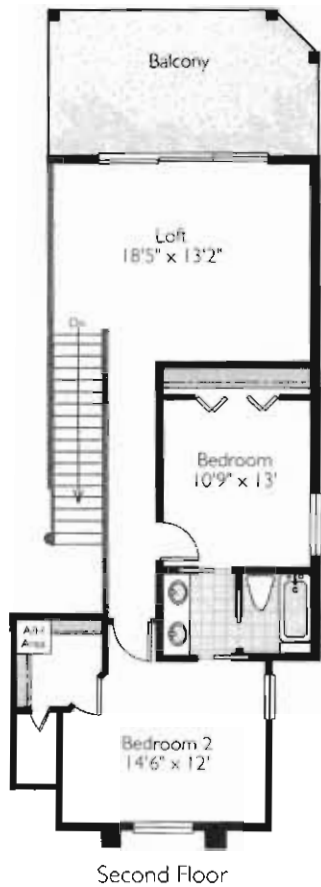

Danbury

3 Bedroom, 3 Bath, plus Study	
A/C Living	2,912 Sq. Ft.
Lanai	219 Sq. Ft.
Balcony	196 Sq. Ft.
Entry	45 Sq. Ft.
Garage	511 Sq. Ft.
Total	3,883 Sq. Ft.

All dimensions and specifications are approximate and subject to change without notice.