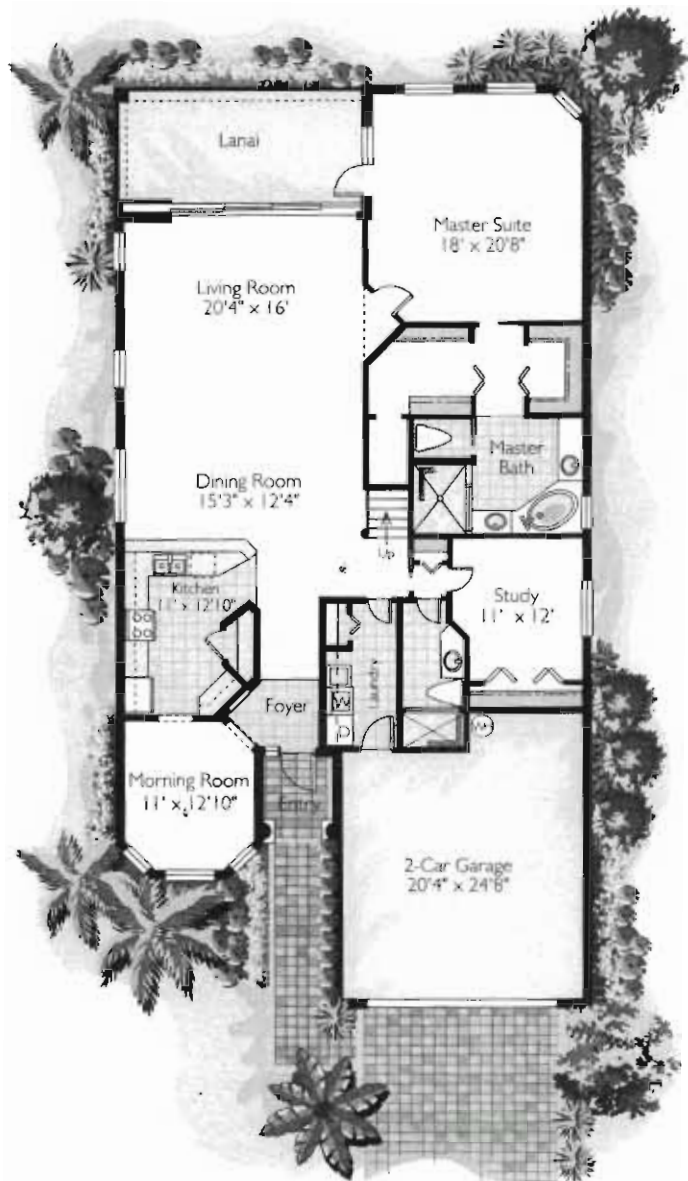

Danbury

3 Bedroom, 3 Bath, plus Study	
A/C Living	2,912 Sq. Ft.
Lanai	219 Sq. Ft.
Balcony	196 Sq. Ft.
Entry	45 Sq. Ft.
Garage	511 Sq. Ft.
Total	3,883 Sq. Ft.

All dimensions and specifications are approximate and subject to change without notice.