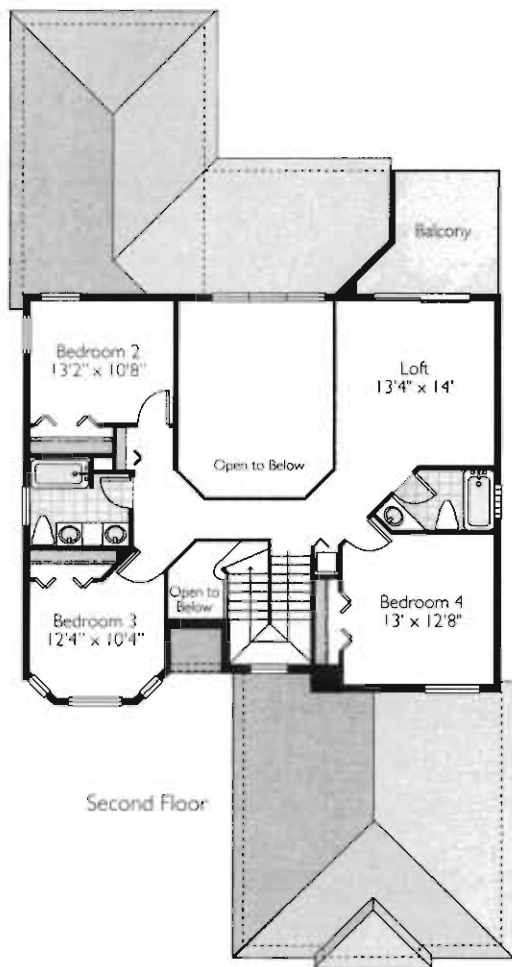

Cushing

4 Bedroom, 4 Bath, plus Loft	
A/C Living	2,822 Sq. Ft.
Lanai	152 Sq. Ft.
Balcony	130 Sq. Ft.
Entry	20 Sq. Ft.
Garage	457 Sq. Ft.
Total	3,581 Sq. Ft.

All dimensions and specifications are approximate and subject to change without notice.