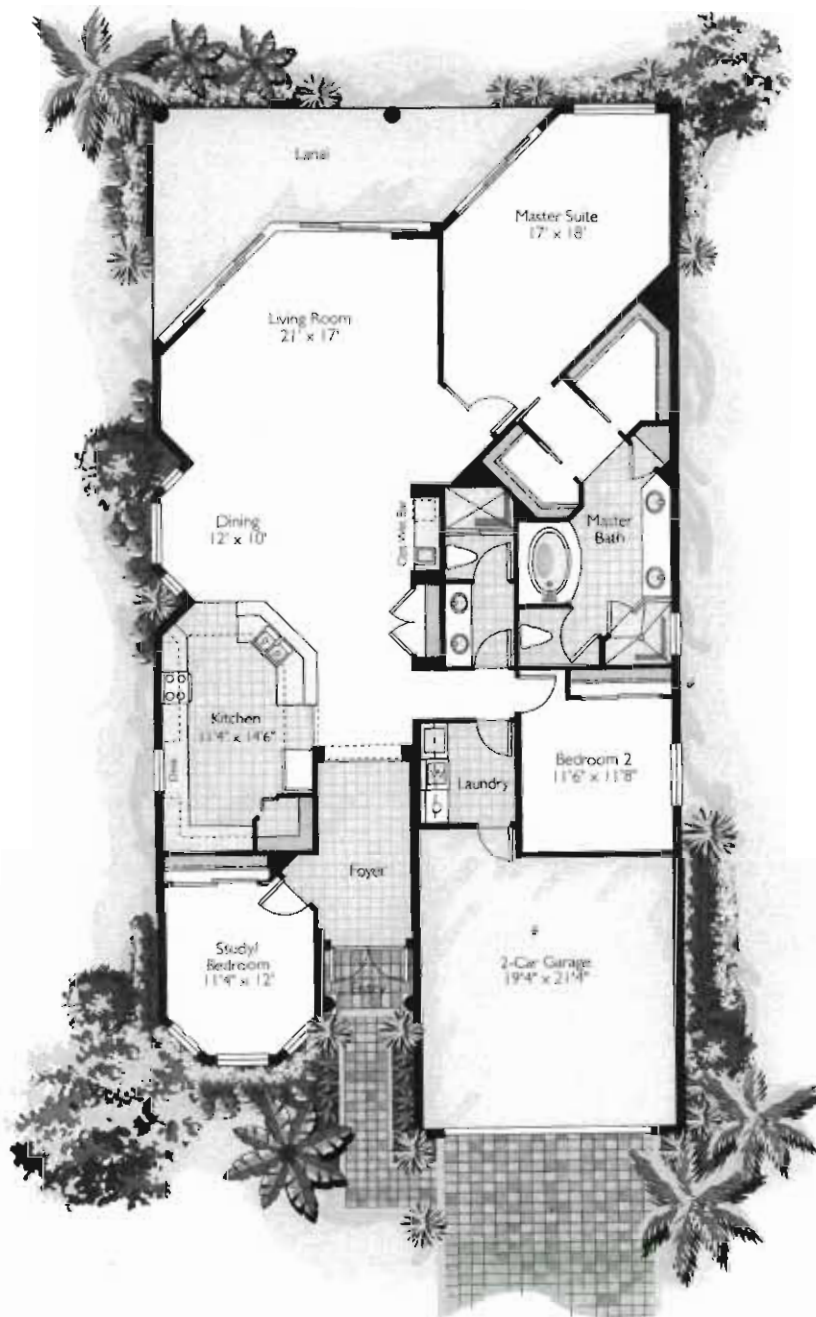

Mapleton

3 Bedroom, 2 Bath	
A/C Living	2,207 Sq. Ft.
Lanai	293 Sq. Ft.
Entry	37 Sq. Ft.
Garage	461 Sq. Ft.
Total	2,998 Sq. Ft.

All dimensions and specifications are approximate and subject to change without notice