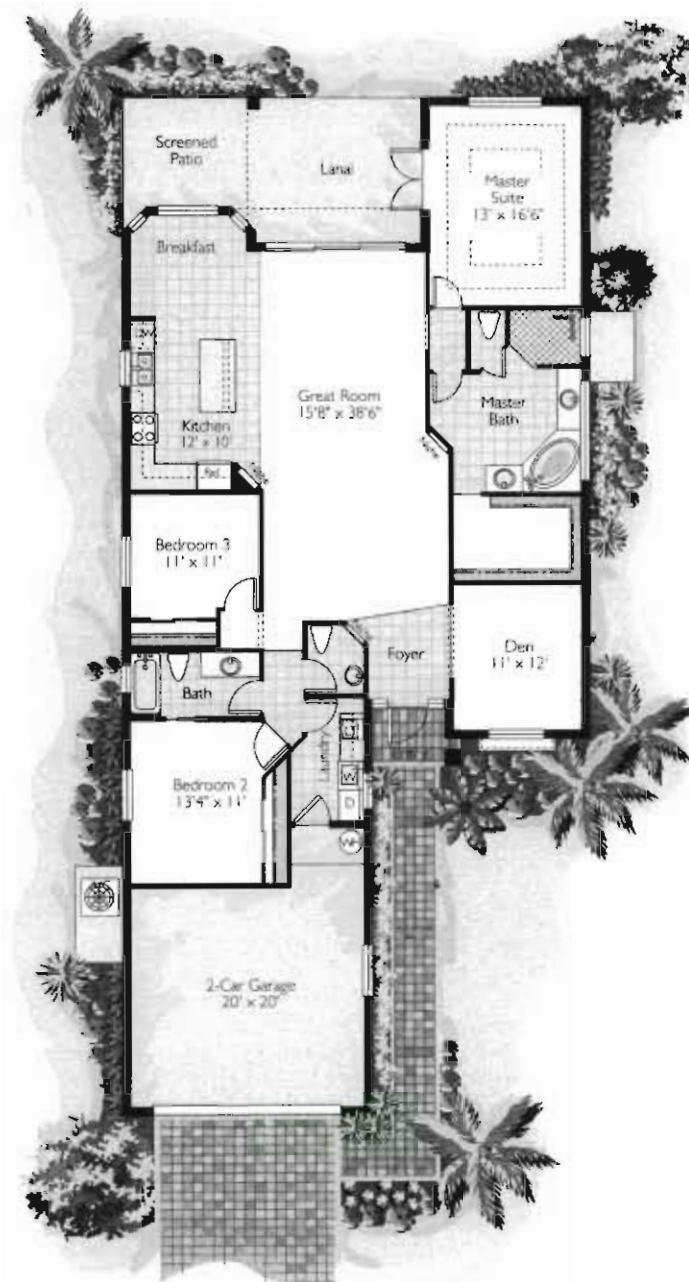

Hinton

3 Bedroom, 2.5 Bath, plus Den
A/C Living 2,042 Sq. Ft.
Lanai 179 Sq. Ft.
Entry 34 Sq. Ft.
Garage 439 Sq. Ft.
Total 2,694 Sq. Ft.

All dimensions and specifications are approximate and subject to change without notice.