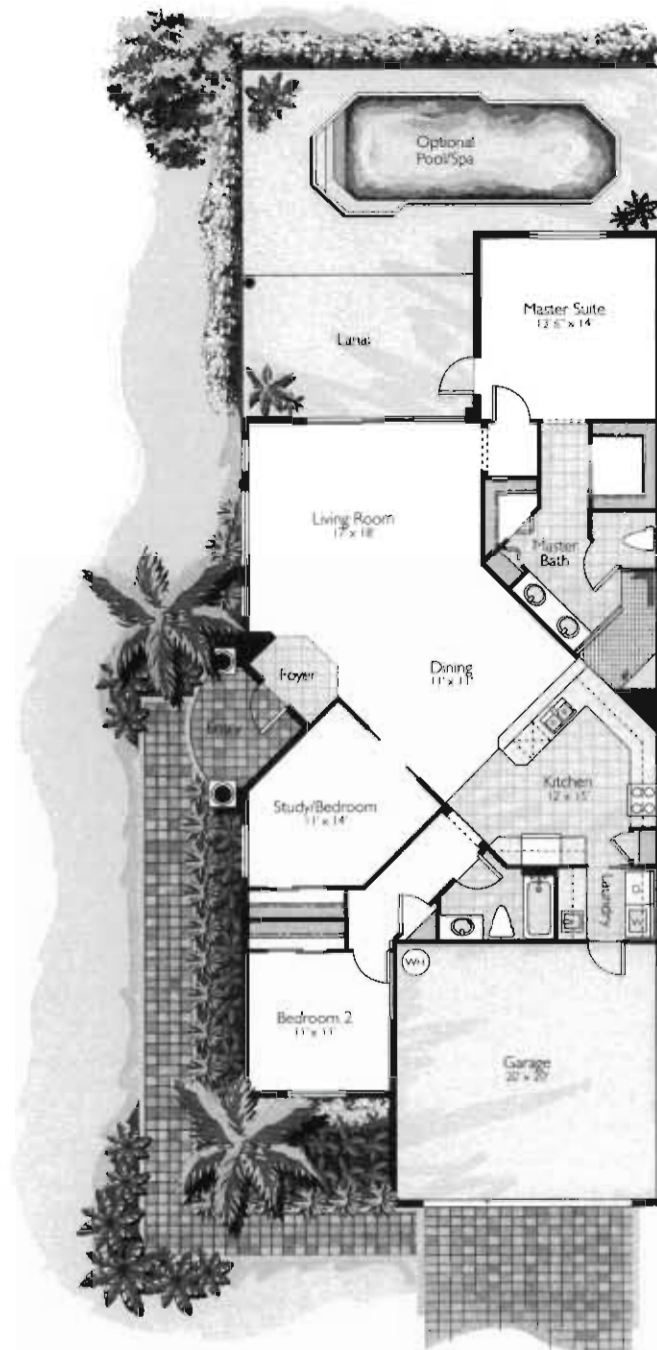

# London

2 Bedroom, 2 Bath, plus Study	
A/C Living	1,670 Sq. Ft.
Lanai	196 Sq. Ft.
Entry	51 Sq. Ft.
Garage	429 Sq. Ft.
Total	2,346 Sq. Ft.

All dimensions and specifications are approximate and subject to change without notice.