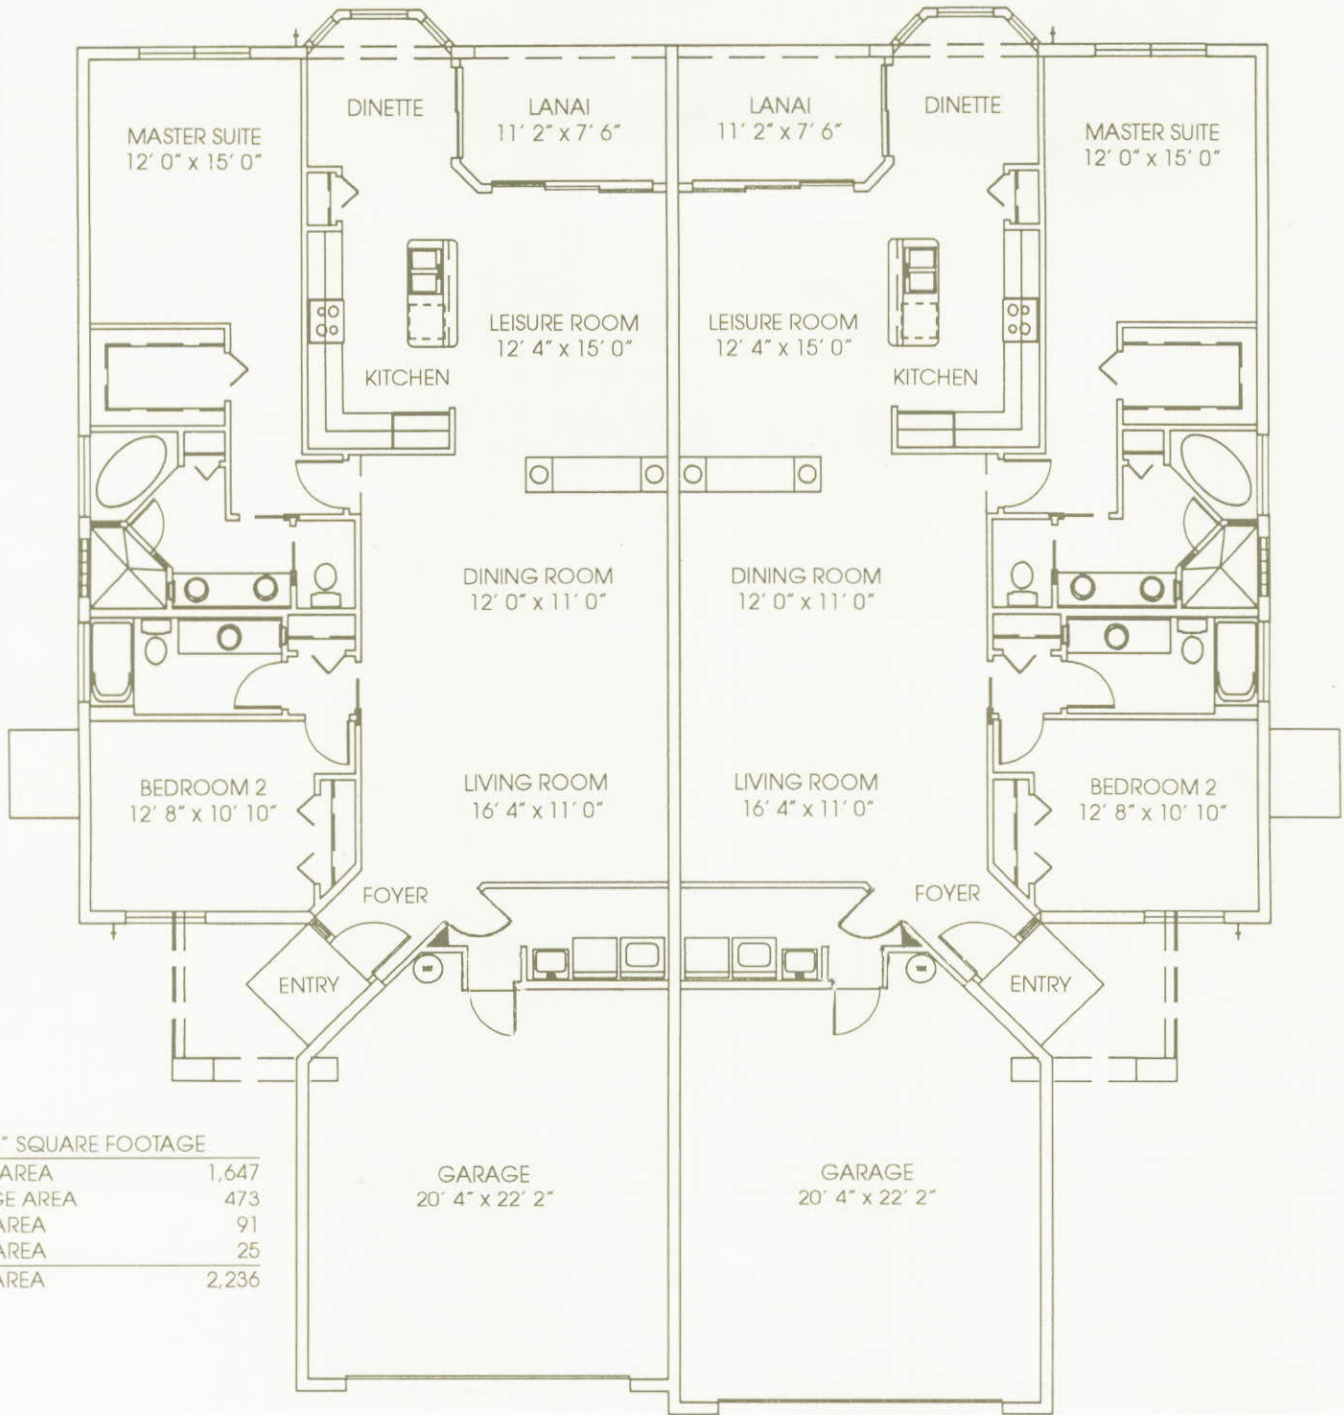

Brittany

ARTIST RENDERING

Rutenberg Homes

© US HOME 1995

LEE/COLLIER

B SQUARE FOOTAGE	
LIVING AREA	1,647
GARAGE AREA	473
LANAI AREA	91
ENTRY AREA	25
TOTAL AREA	2,236

ALL DIMENSIONS AS SHOWN ARE APPROXIMATE AND MAY VARY WITH THE ACTUAL CONSTRUCTION.