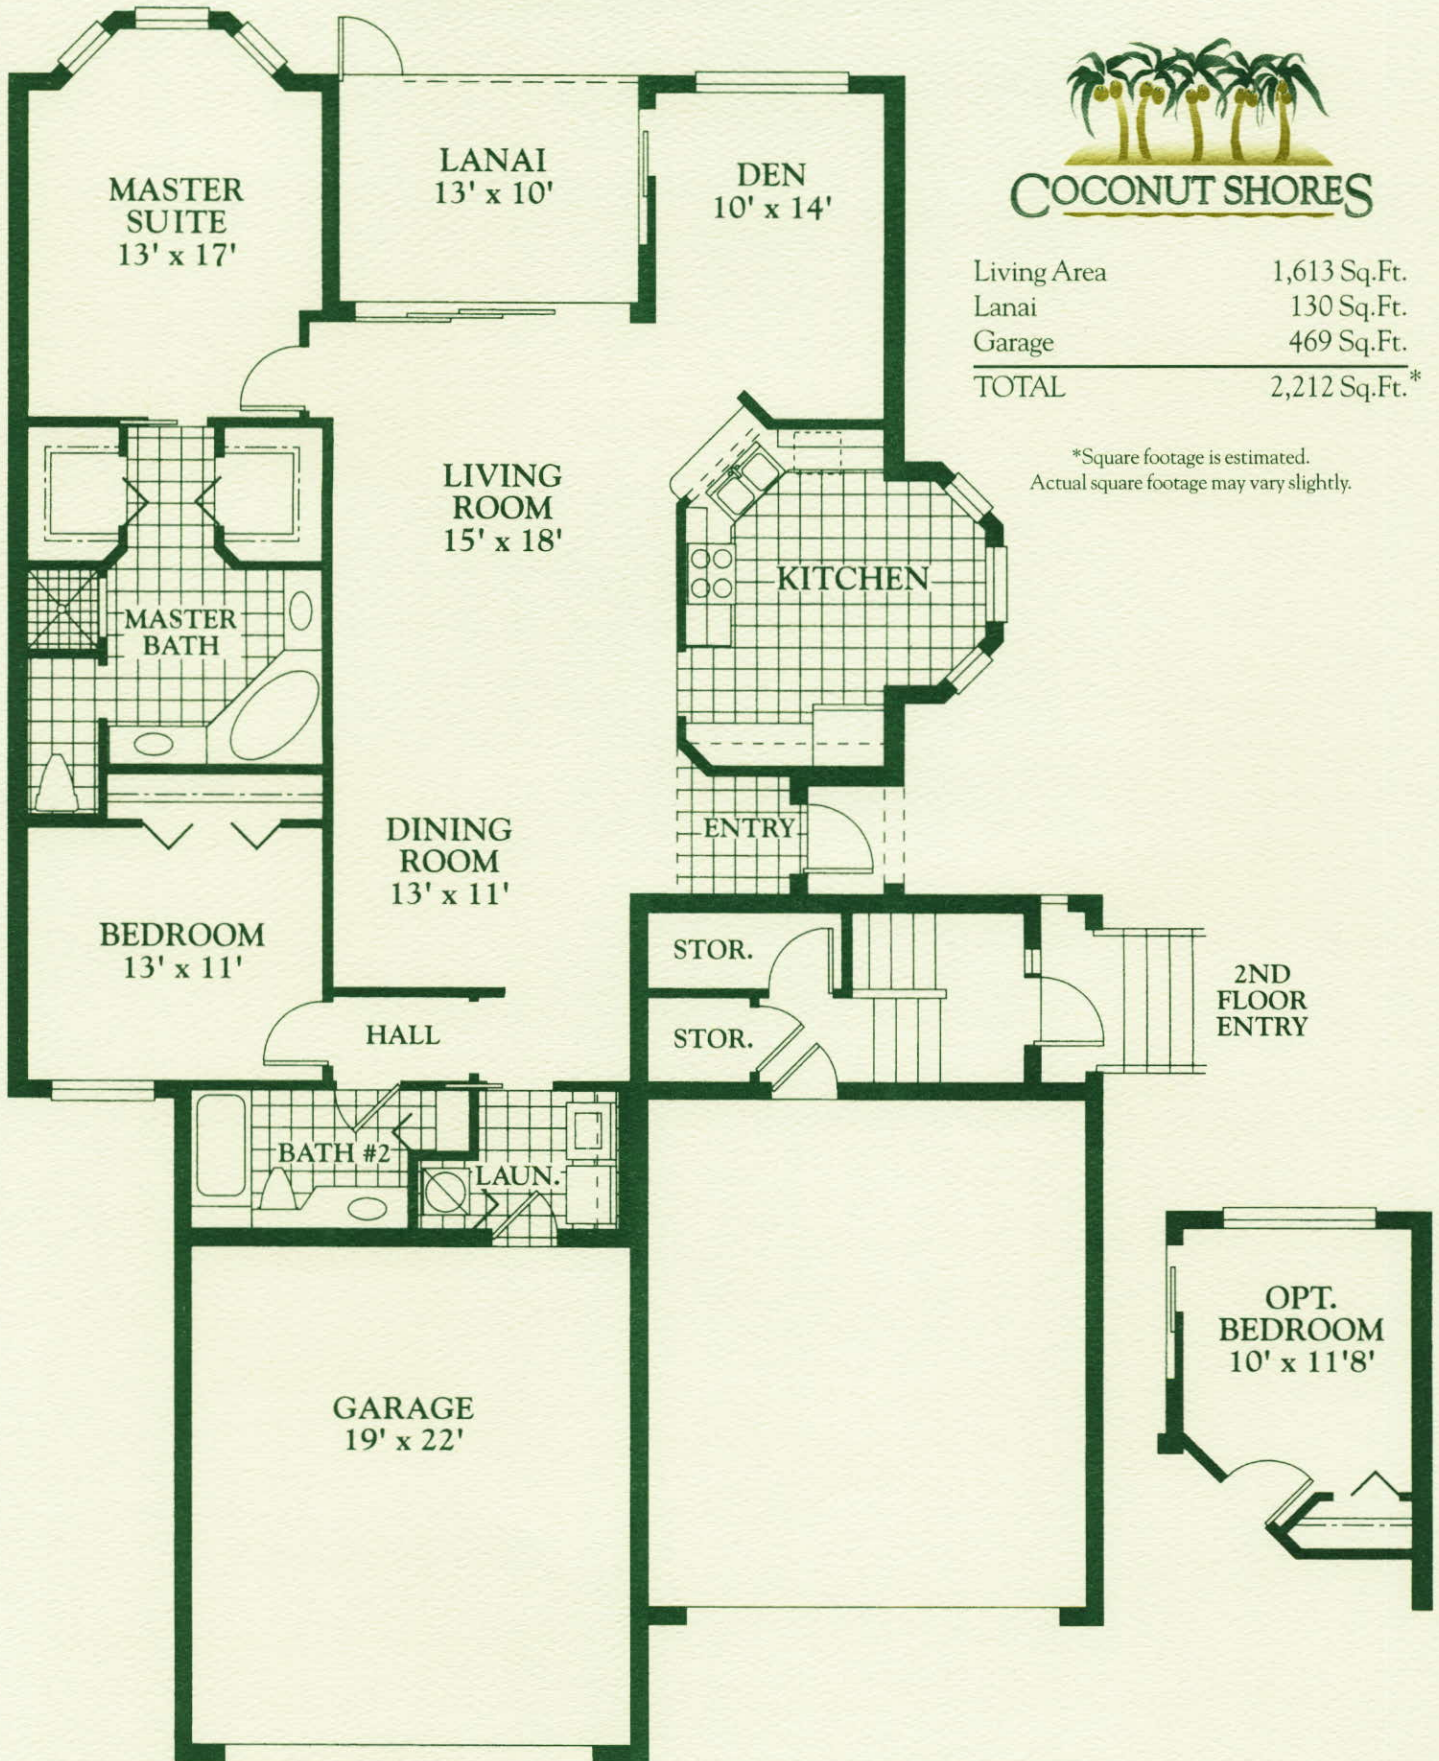

# THE ARECA COACH HOME

Two Bedrooms Plus Den, Two Baths, Two-Car Garage

COCONUT SHORES

Living Area	1,613 Sq.Ft.
Lanai	130 Sq.Ft.
Garage	469 Sq.Ft.
<b>TOTAL</b>	<b>2,212 Sq.Ft.*</b>

\*Square footage is estimated.  
Actual square footage may vary slightly.

1ST FLOOR RESIDENCE