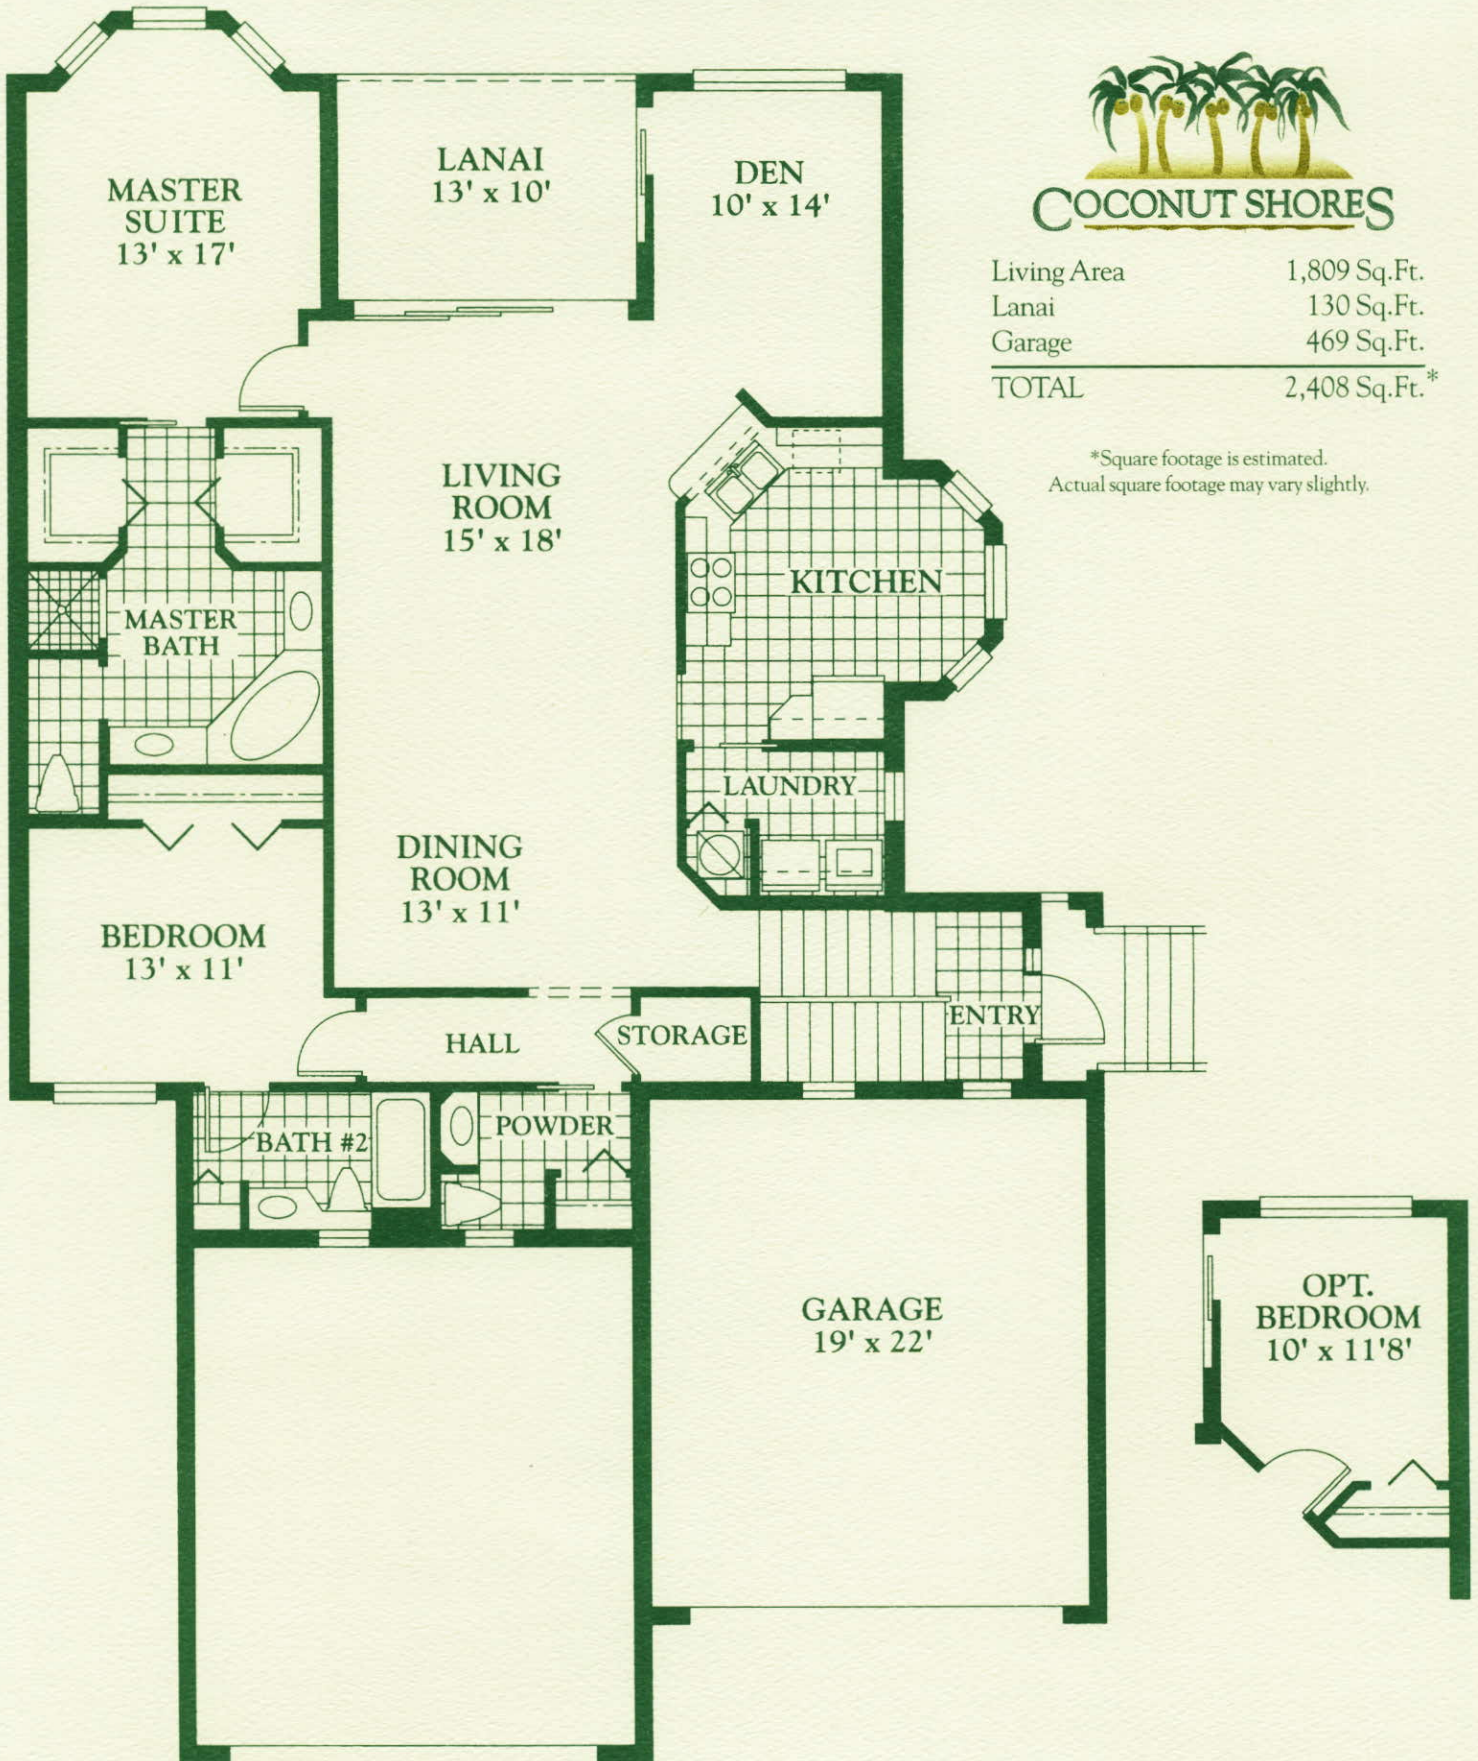

THE SABAL COACH HOME

Two Bedrooms Plus Den, Two-and-One Half Baths, Two-Car Garage

COCONUT SHORES

Living Area	1,809 Sq.Ft.
Lanai	130 Sq.Ft.
Garage	469 Sq.Ft.
TOTAL	2,408 Sq.Ft.*

*Square footage is estimated.
Actual square footage may vary slightly.

2ND FLOOR RESIDENCE