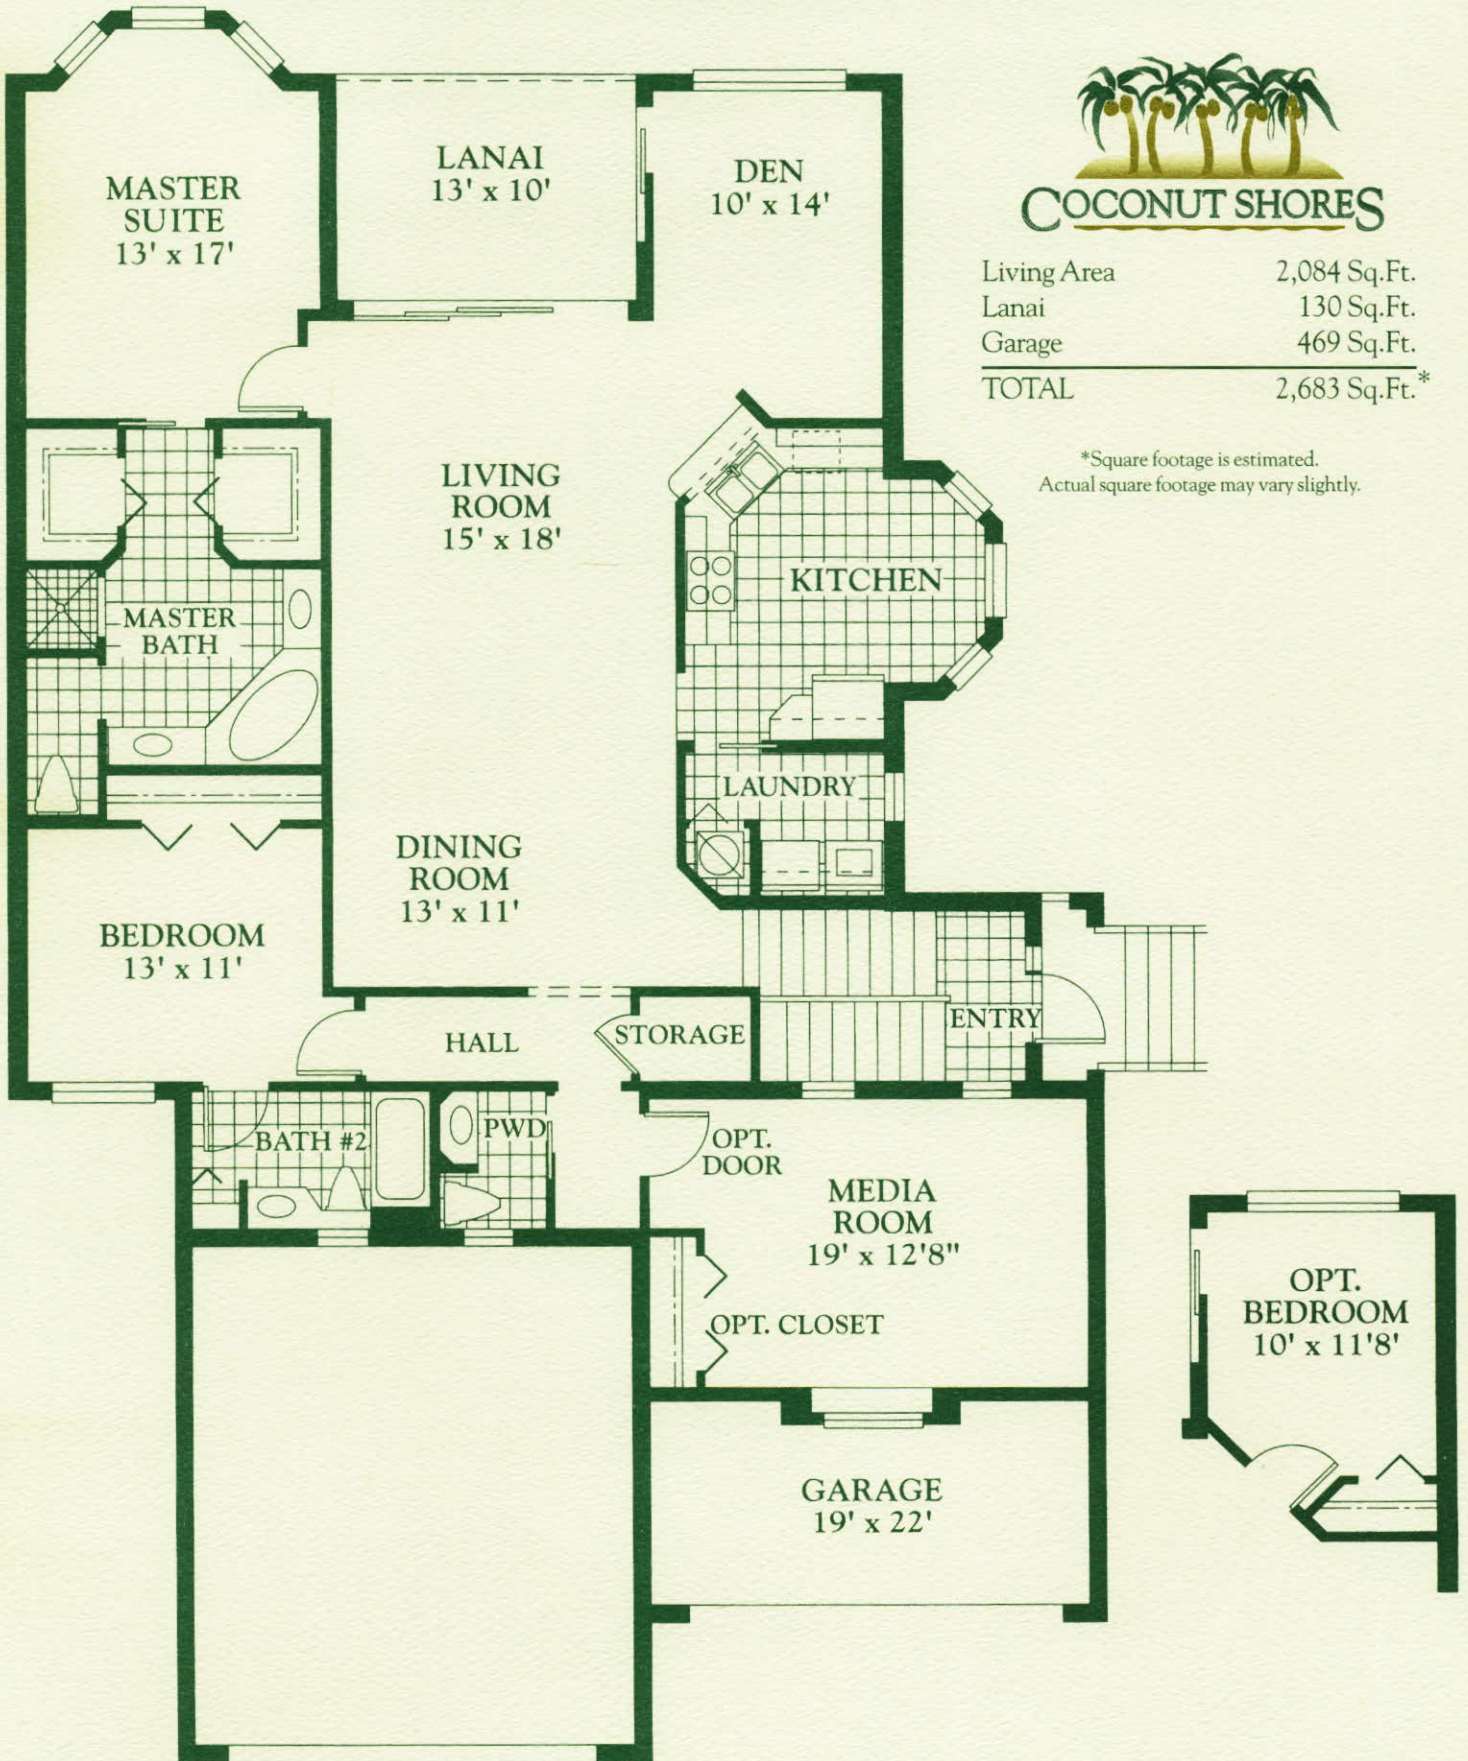

ROYAL PALM COACH HOME

Two Bedrooms Plus Den, Two-and-One Half Baths, Media Room, Two-Car Garage

COCONUT SHORES

Living Area	2,084 Sq.Ft.
Lanai	130 Sq.Ft.
Garage	469 Sq.Ft.
TOTAL	2,683 Sq.Ft.*

*Square footage is estimated.
Actual square footage may vary slightly.

2ND FLOOR RESIDENCE