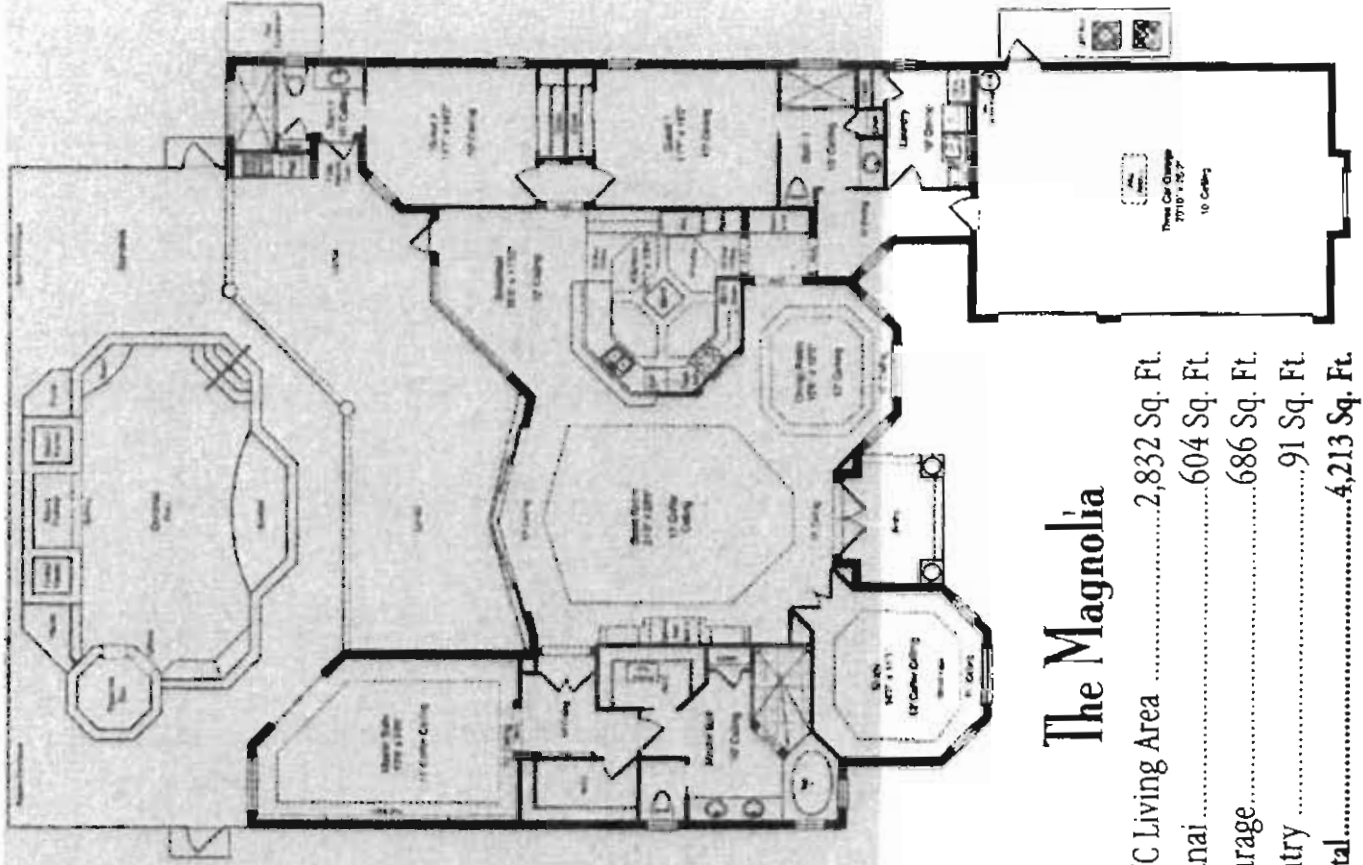

Empire Builders

on, and president Bill Slavich, Empire Builders has builders' dedication to excellence in home design and a wide range of Homes awards, including the coveted People's

The Magnolia

A/C Living Area	2,832 Sq. Ft.
Lanai	604 Sq. Ft.
Garage	686 Sq. Ft.
Entry	91 Sq. Ft.
Total.....	4,213 Sq. Ft.