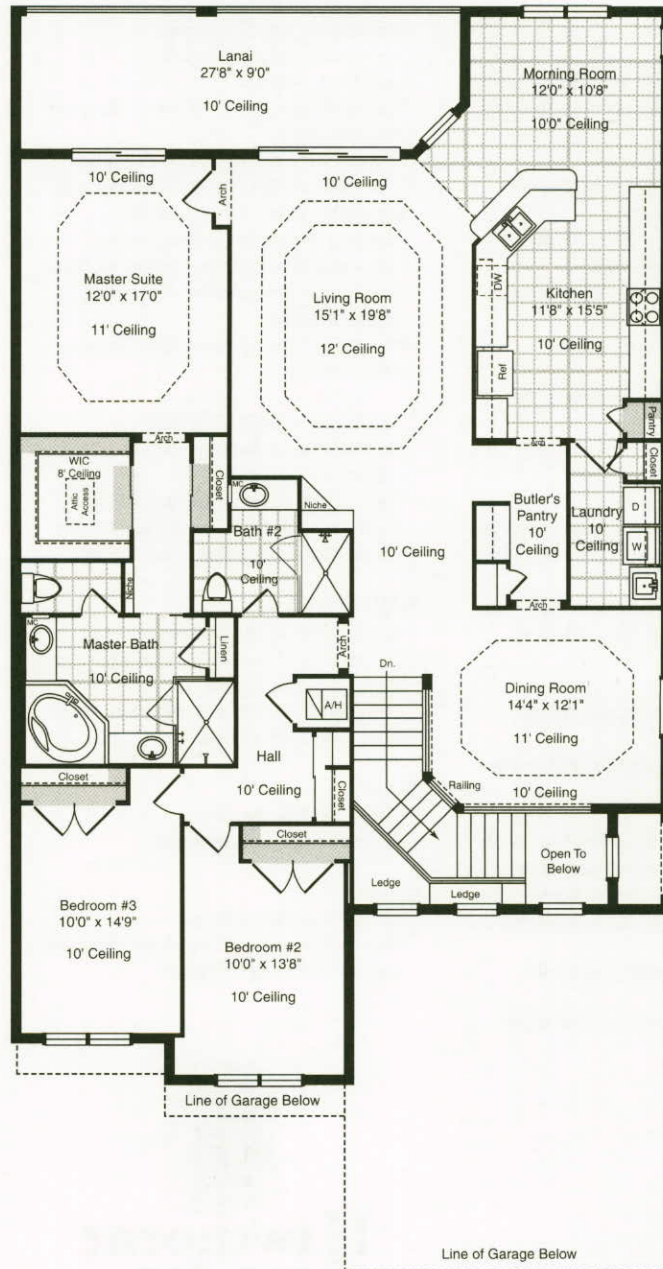

Vernon

Second Floor
 Three Bedroom, Two Bath,
 Morning Room and Two-Car Garage

A/C Living	2,296 Sq. Ft.
Lanai	248 Sq. Ft.
Entry	19 Sq. Ft.
Garage	486 Sq. Ft.

TOTAL 3,049 Sq. Ft.