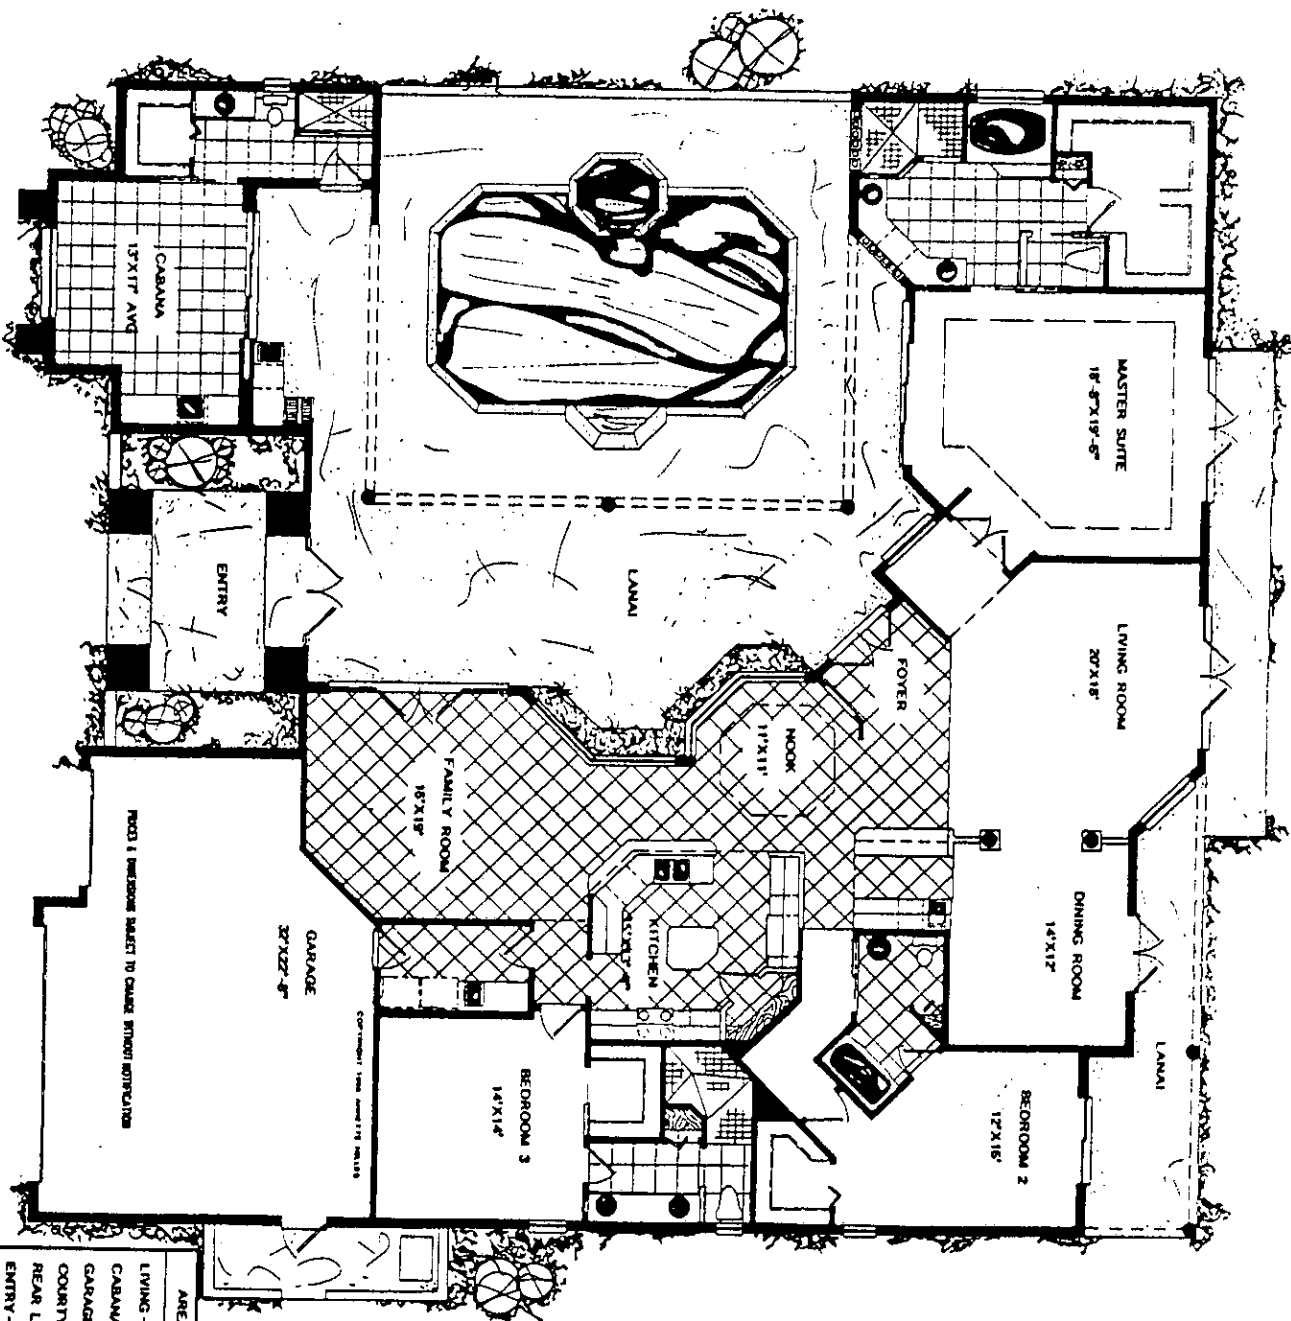

**NOW
CONSTRUCTION!
LAKEFRONT**

Harbourside Construction, Inc.
Custom Residential Contractors

941-433-1832

**THE ROYAL PALM
COURTYARD**

AREA TABULATION

LIVING	2,942
CABANA	366
GARAGE	678
COURTYARD LANAI	850
REAR LANAI	288
ENTRY	198
TOTAL	5,331