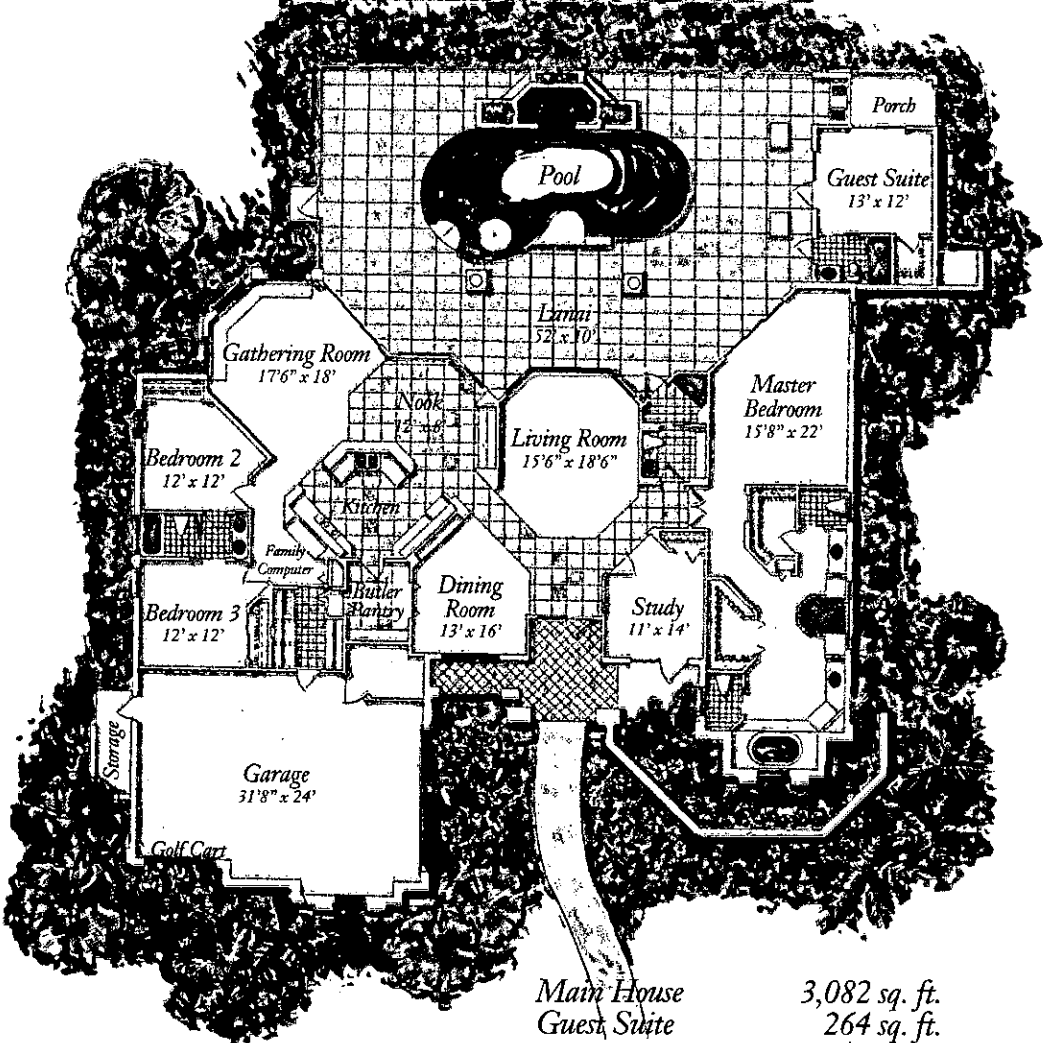

THE LEXINGTON
BY GULFCOAST HOMES

Main House	3,082 sq. ft.
Guest Suite	264 sq. ft.
<hr/>	
Total Living Area	3,346 sq. ft.