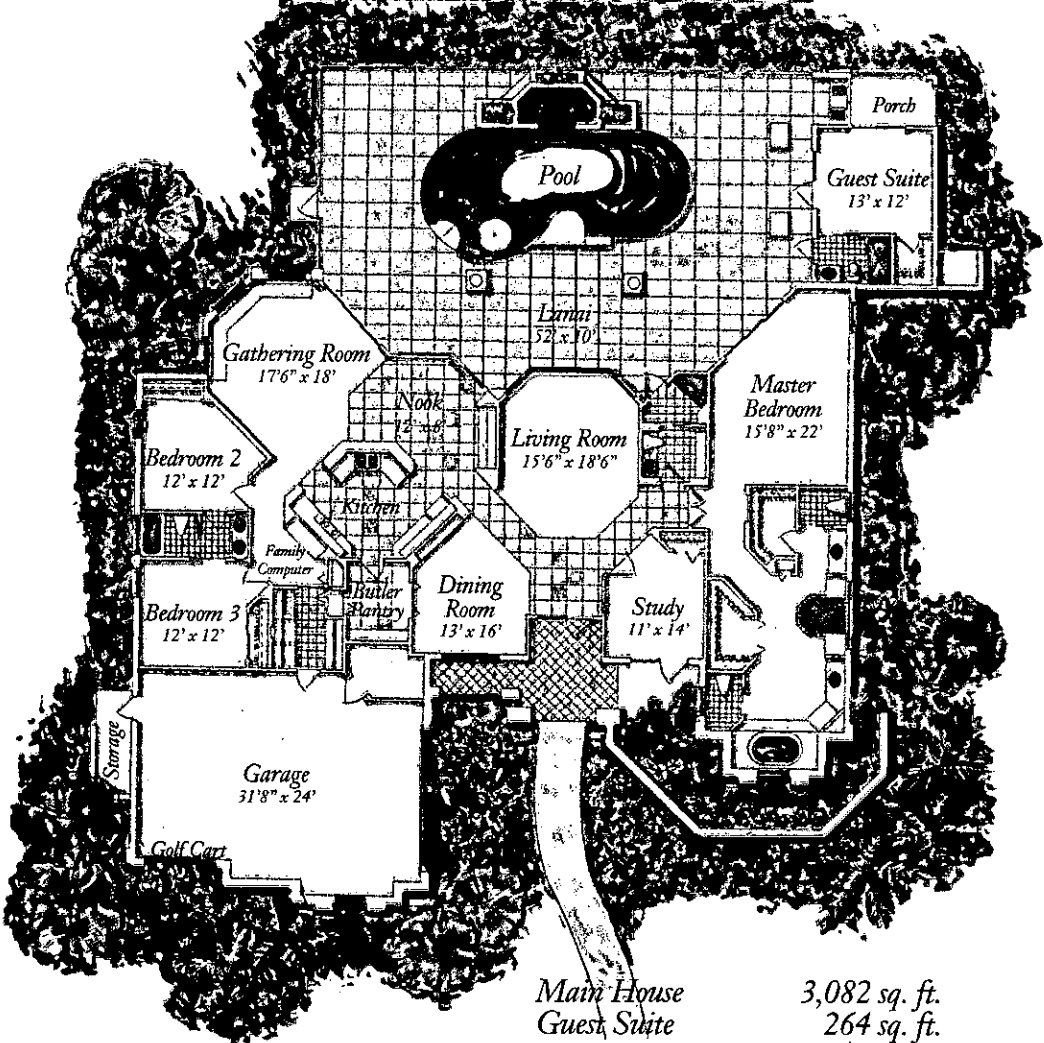

THE LEXINGTON
BY GULFCOAST HOMES

Main House	3,082 sq. ft.
Guest Suite	264 sq. ft.
<hr/>	
Total Living Area	3,346 sq. ft.