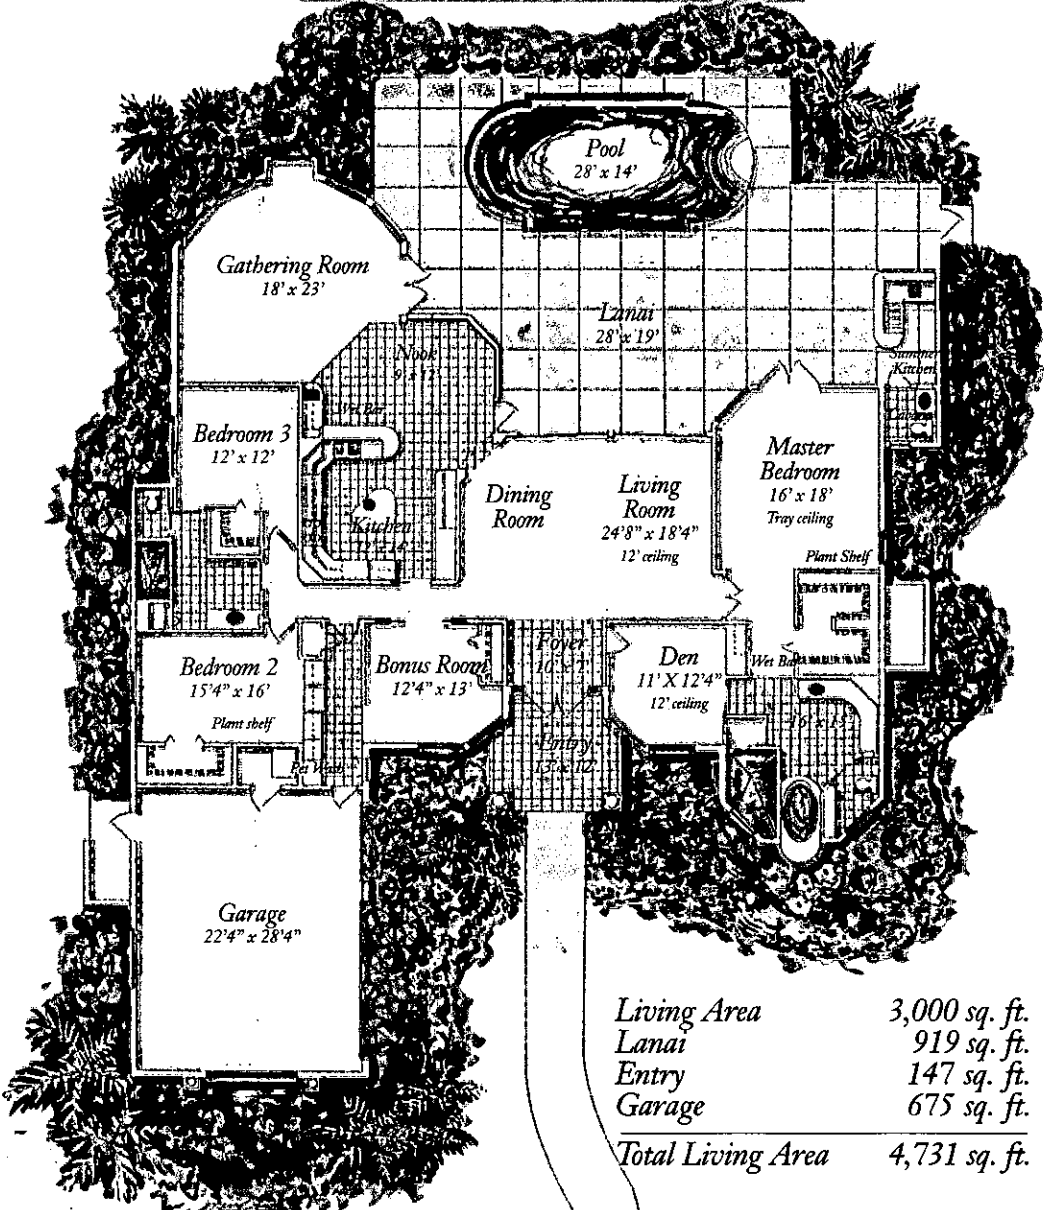

THE PALERMO BY CAMPAGNOLO GROUP

Living Area	3,000 sq. ft.
Lanai	919 sq. ft.
Entry	147 sq. ft.
Garage	675 sq. ft.
Total Living Area	4,731 sq. ft.