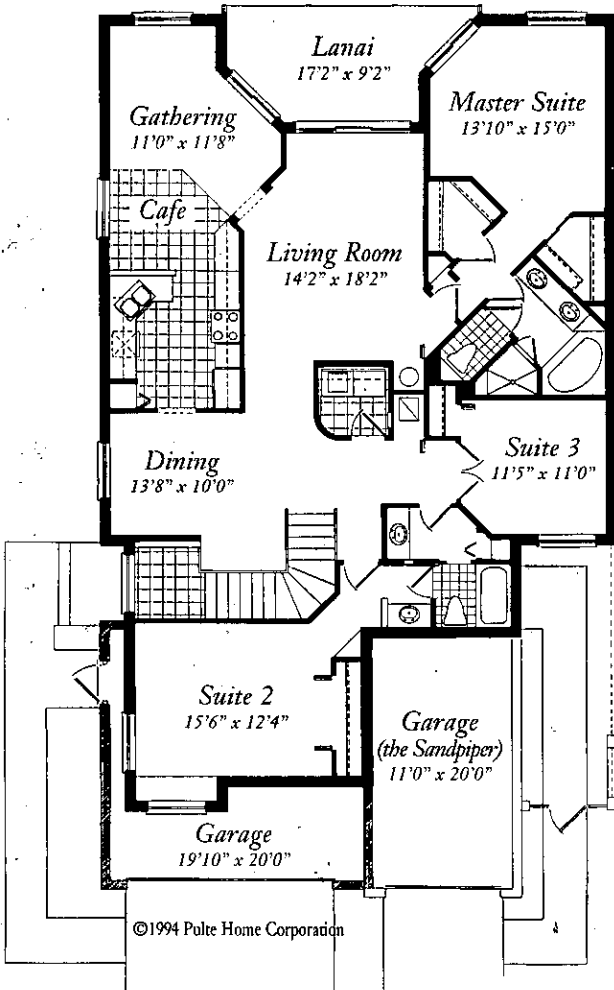

CARRIAGE HOMES

AT GULF HARBOUR YACHT & COUNTRY CLUB

The Tamarind

3 BEDROOM - 2 BATH

©1994 Polte Home Corporation

Living Area	1,988 sq. ft.
Lanai	148 sq. ft.
Garage	491 sq. ft.
Loggia	34 sq. ft.

Total 2,661 sq. ft.