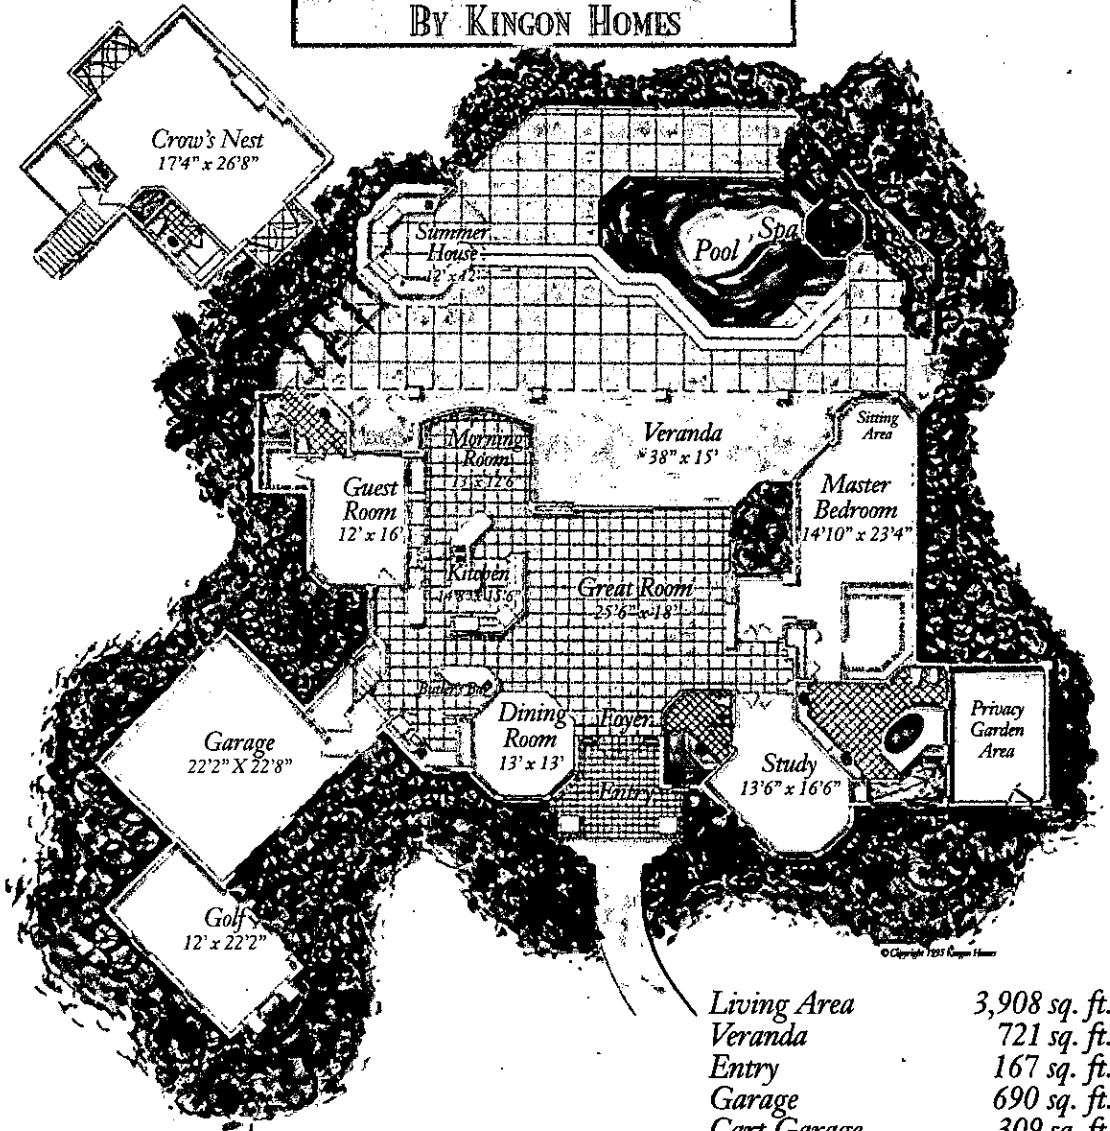

**THE GRAND HARBOUR**  
BY KINGON HOMES

© Copyright 1991 Kingon Homes

<i>Living Area</i>	3,908 sq. ft.
<i>Veranda</i>	721 sq. ft.
<i>Entry</i>	167 sq. ft.
<i>Garage</i>	690 sq. ft.
<i>Cart Garage</i>	309 sq. ft.
<hr/>	
<i>Total Living Area</i>	5,795 sq. ft.