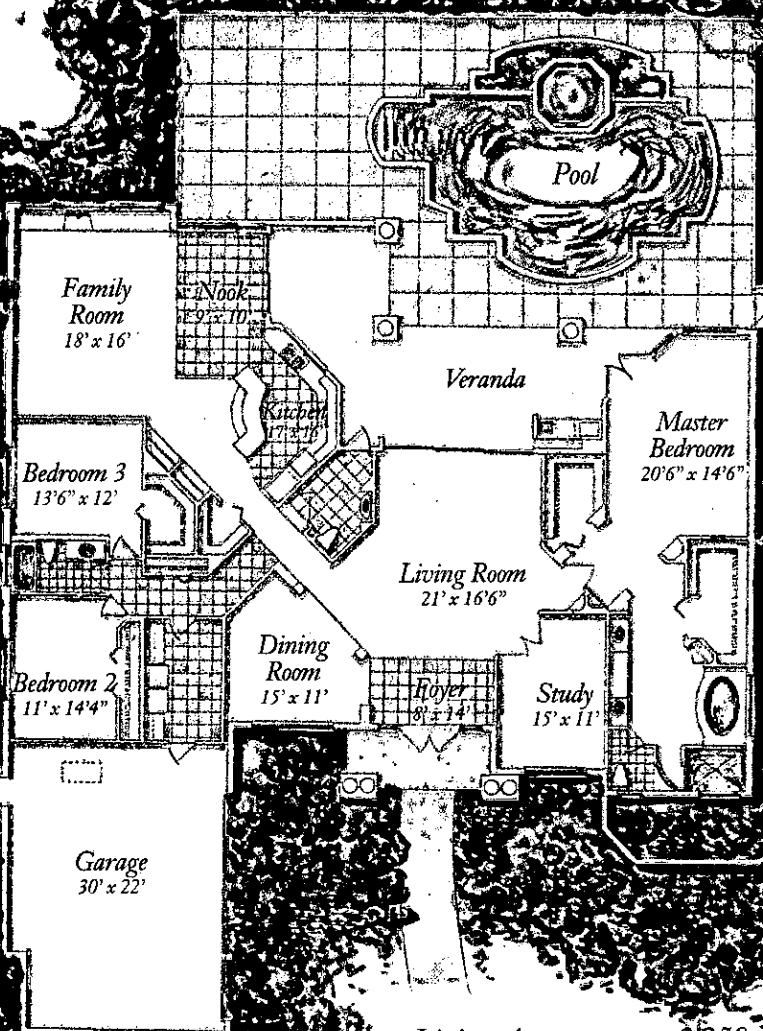

THE CAMBRIDGE III
 BY HANDCRAFTED HOMES

© Copyright 1993 Handcrafted Homes

Living Area	3,250 sq. ft.
Garage	698 sq. ft.
Entry	80 sq. ft.
Veranda	479 sq. ft.
Total Living Area	4,507 sq. ft.