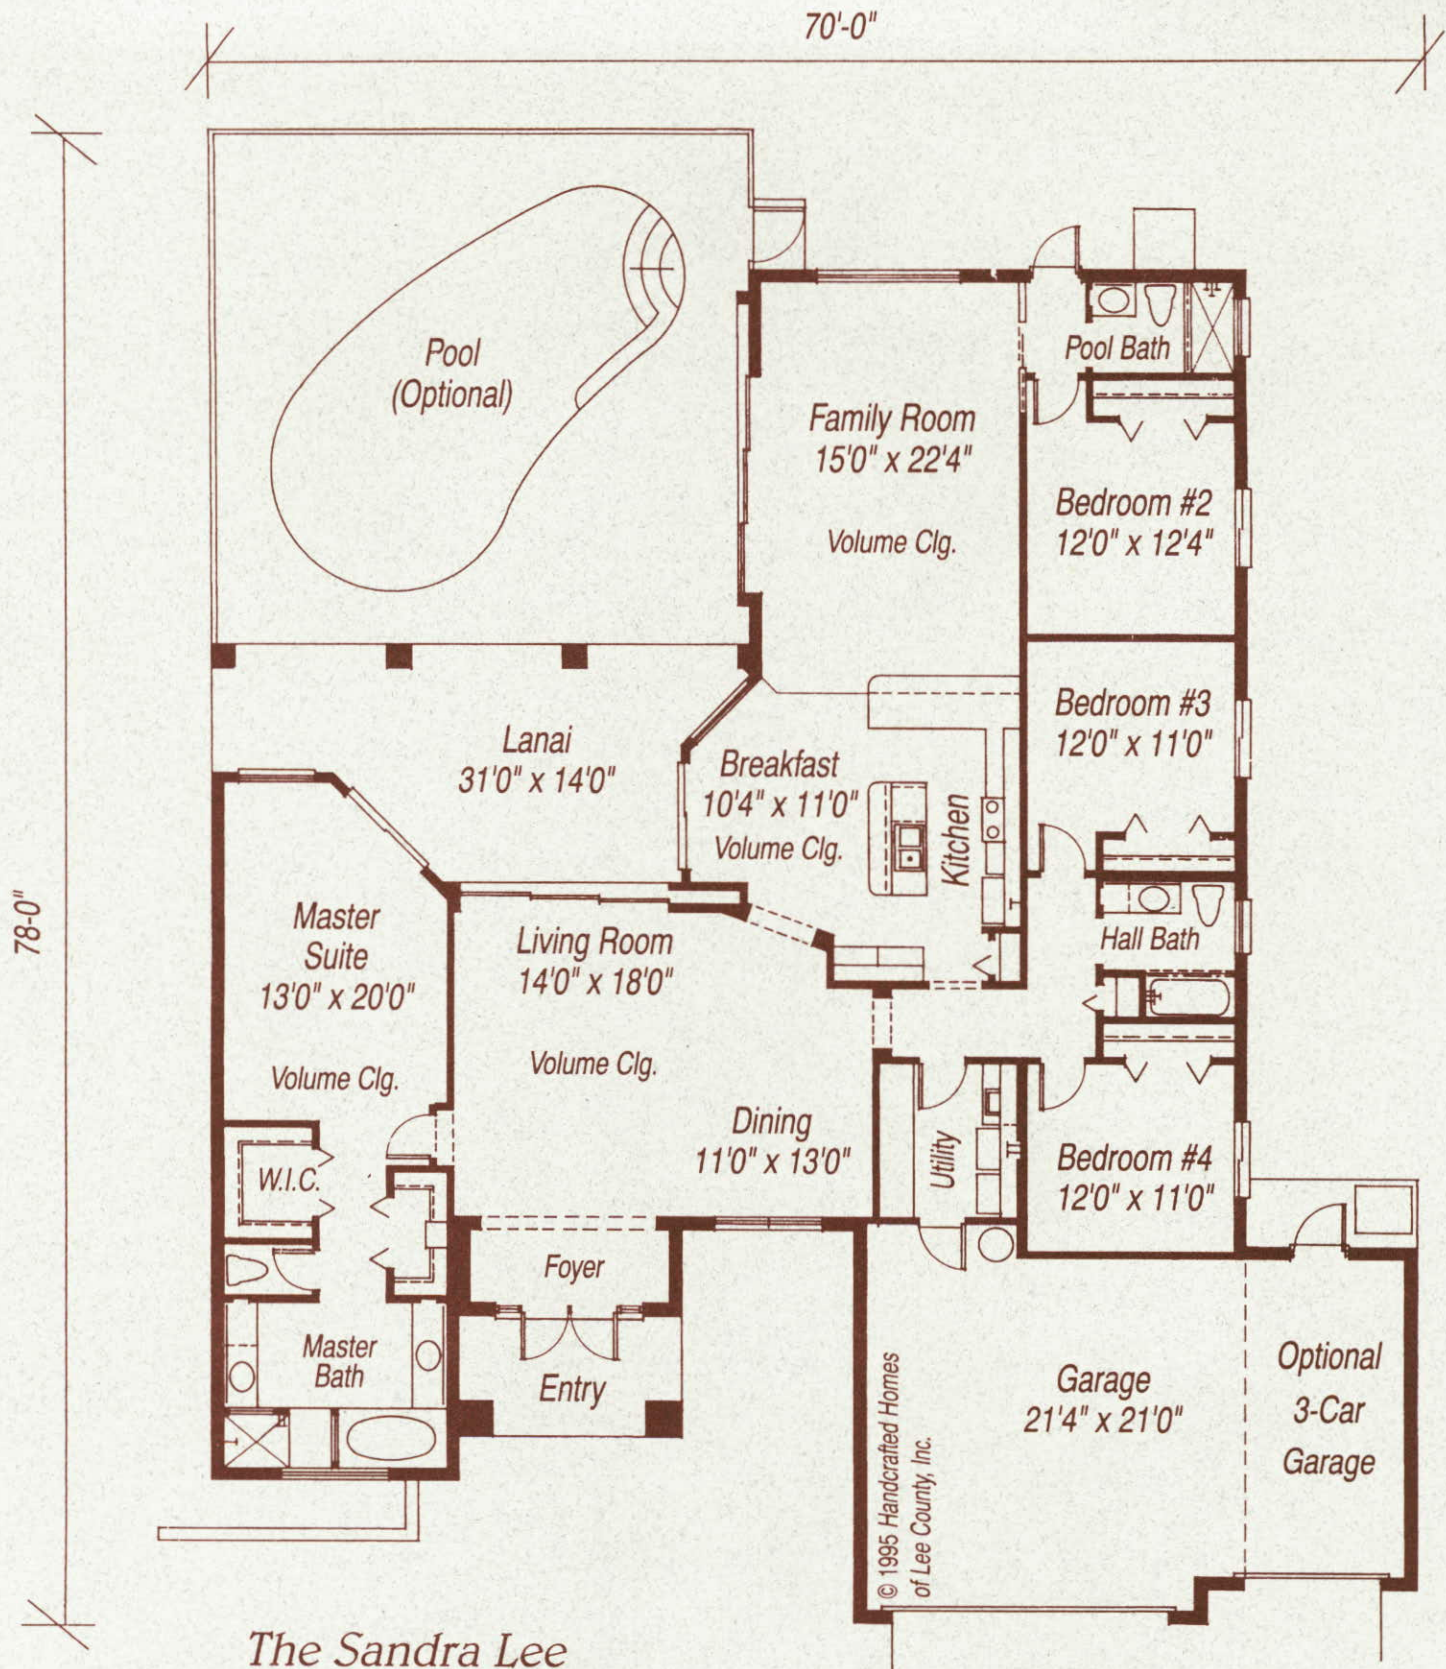

Designed by R. Ford

Elevation "A"
Alternate Exteriors Available

The Sandra Lee

LIVING AREA	2621
TOTAL AREA	3714

HAND CRAFTED HOMES, INC.

"If it's the finest . . . it's Handcrafted"

*Plan specifications subject to change without notice

All Dimensions are approximate
10-20-95