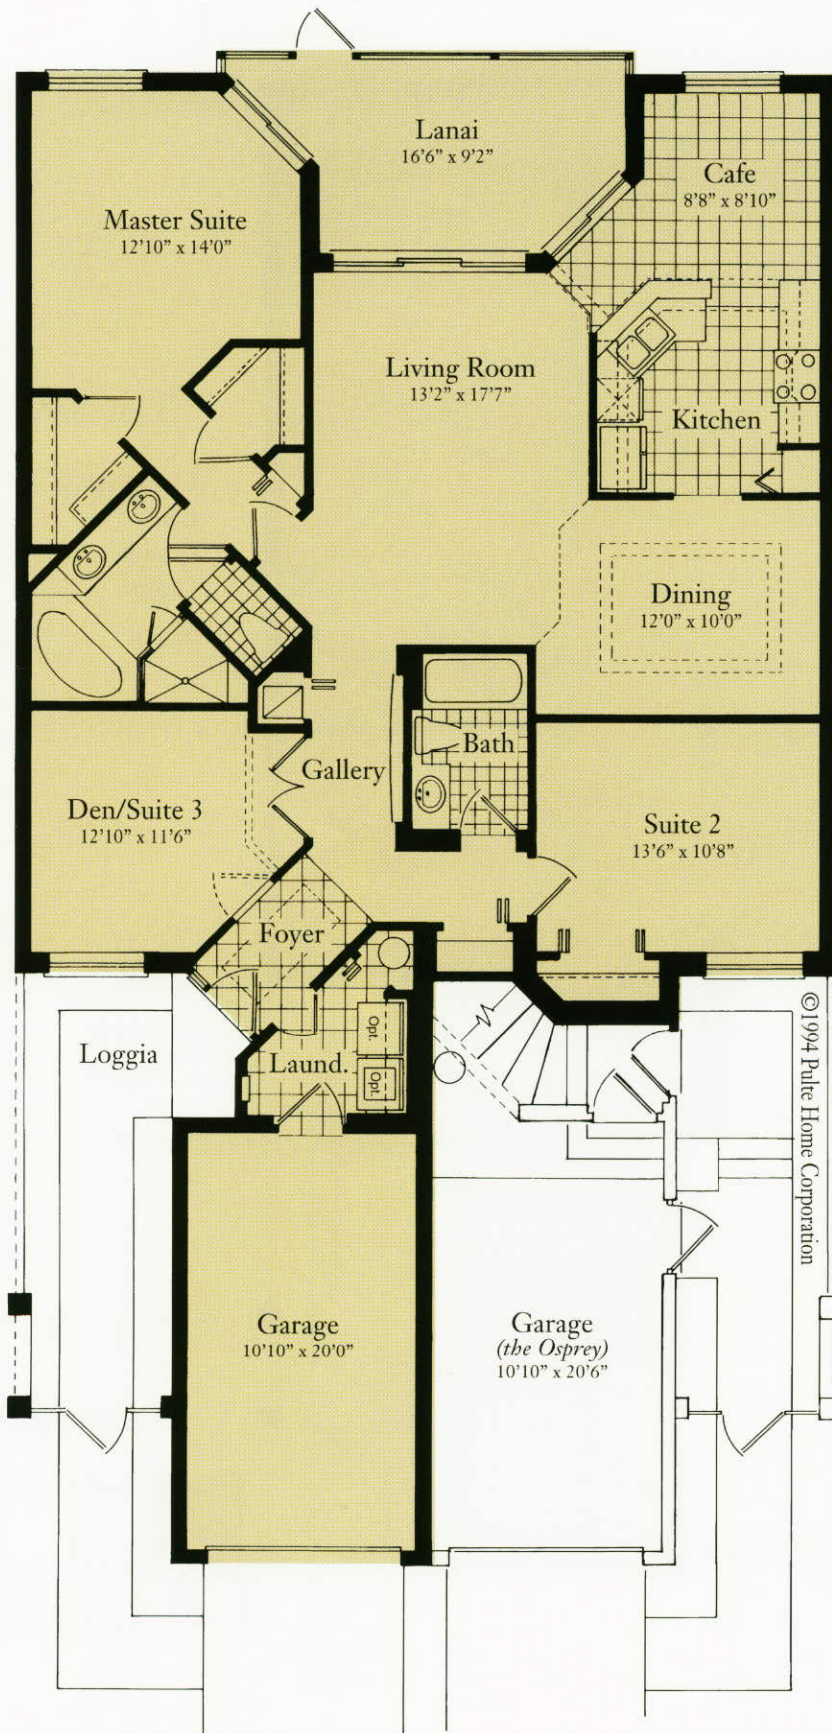

The Ibis

3 BEDROOM/DEN - 2 BATH

THE IBIS

Living Area	1,560 sq. ft.
Lanai	143 sq. ft.
Garage	245 sq. ft.
Loggia	19 sq. ft.
Total	1,967 sq. ft.

First Floor

Artist rendering. Exact dimensions and spatial arrangements on this plan are approximate and may vary in final construction.