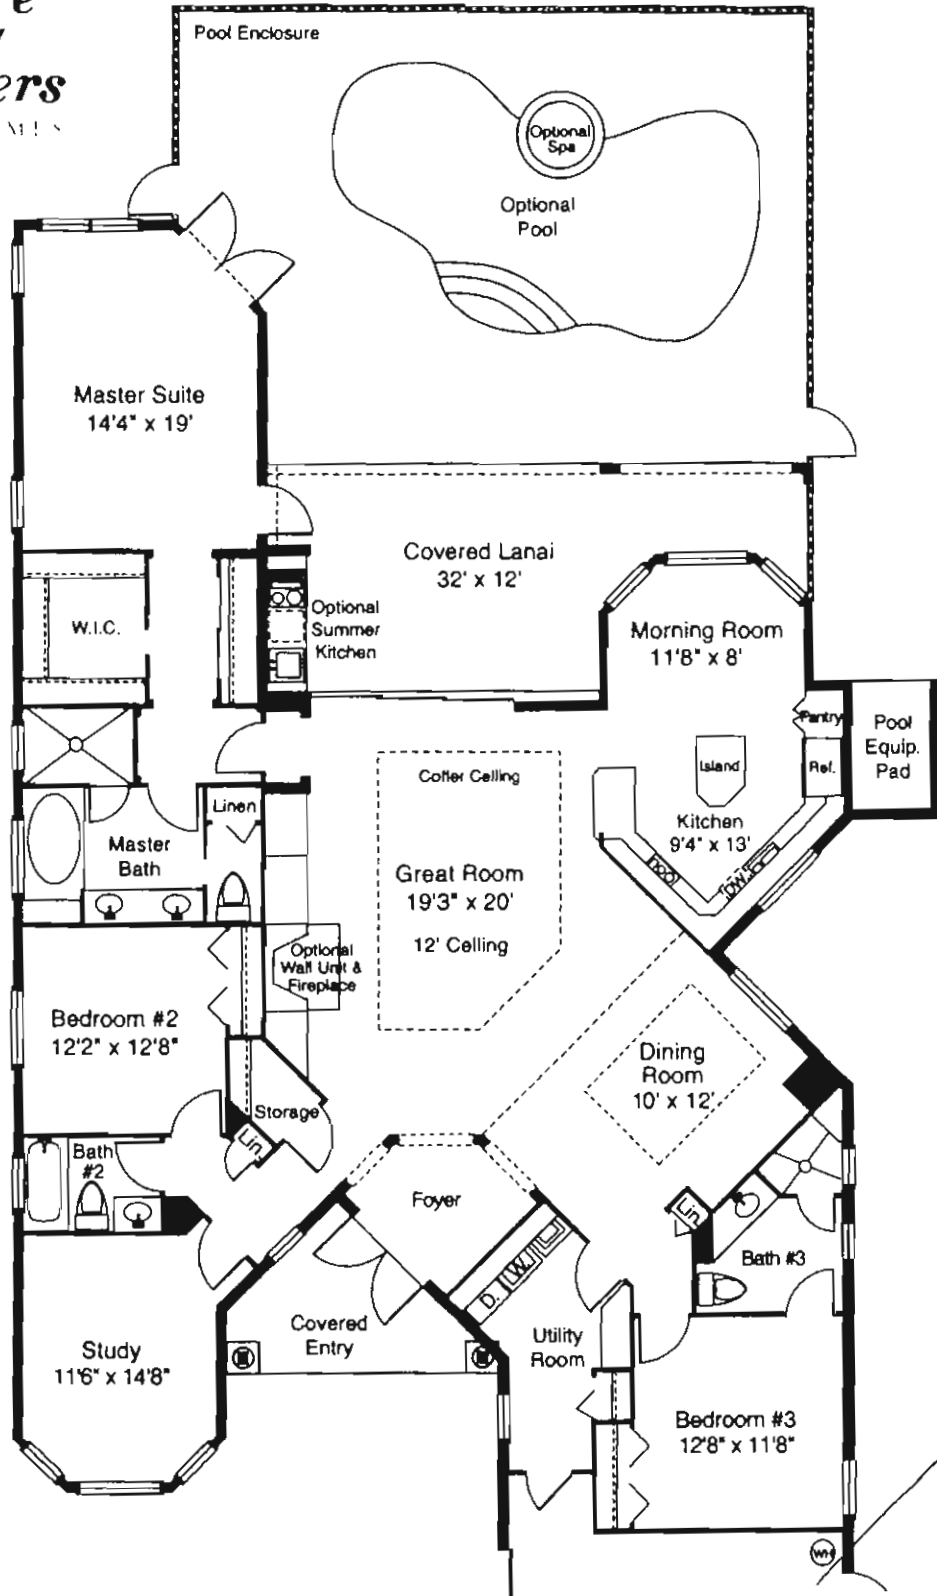

NEIGHBORHOOD BUILDER

The PALOMA

Empire Builders
CUSTOM HOMES

3 CAR GARAGE
20'2" x 27'8"